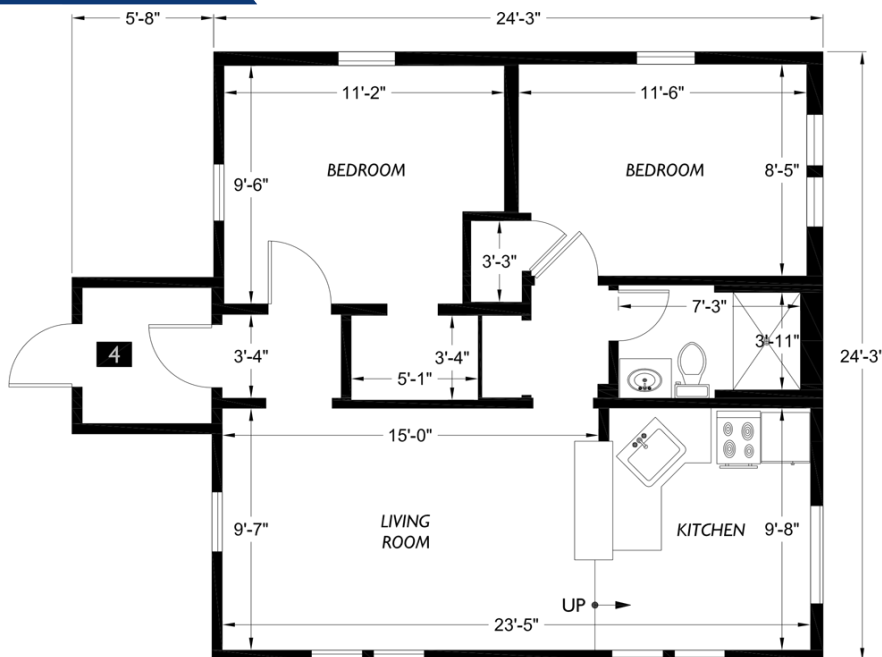

## Mountain Cabin Available!

- Quiet, rustic mountain location
- Cabin apartment located right next to the Boulder Creek
- 2-bed 1-bath cabin
- Full kitchen with granite countertops
- Stainless steel appliances
- Under 4 miles from Downtown Boulder
- Beautiful views
- Under 100 yards to hiking trails
- Common laundry on-site
- Perfect amount of seclusion with close proximity to Boulder
- Off-Street parking

## 38472 Boulder Canyon Drive Cabin 4

Unit	Rooms	Square Footage	Price
4	2 Bed 1 Bath	612	\$2,250.00/MO + \$150.00/MO Utilities

**TEBO**  
PROPERTIES

Contact us for more information:  
[leasing@teboproperties.com](mailto:leasing@teboproperties.com)  
[www.TEBOproperties.com](http://www.TEBOproperties.com)