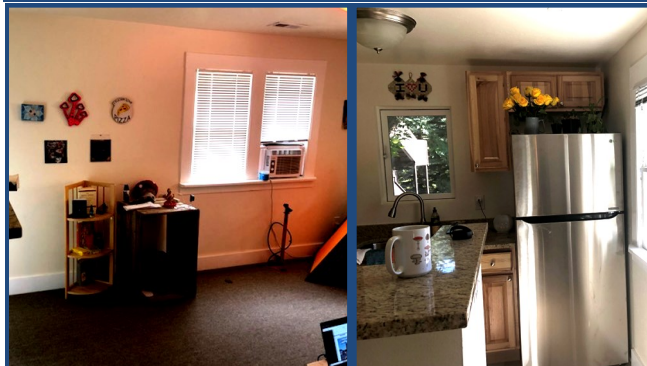

MOUNTAIN CABIN FOR LEASE

TEBO
PROPERTIES

38472 Boulder Canyon Drive Cabin 4

Unit	Rooms	Square Footage	Price
4	2 Bed 1 Bath	612	$2,250.00/MO + $150.00/MO Utilities