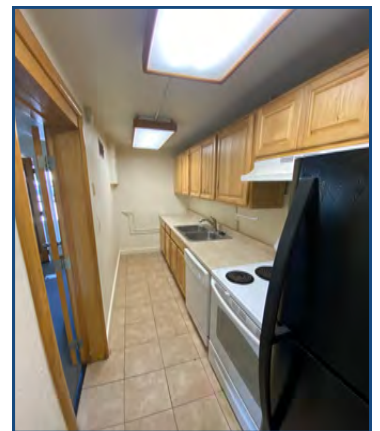

**2338 Broadway St
Boulder, CO**

1,600 Square Feet

Apartment Available For Lease!

- In the Whittier neighborhood in Boulder
- Kitchen with modern appliances
- 2 Bedroom and 1-1/2 Bath
- Shared Patio
- Fireplace
- Seven minute walk from the heart of downtown Pearl Street
- Many restaurants and shopping just a few blocks away
- Parking available
- Air Conditioning