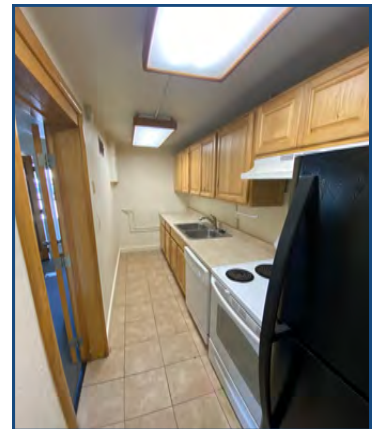

**2338 Broadway St
Boulder, CO**

1,600 Square Feet

Apartment Available For Lease!

- In the Whittier neighborhood in Boulder
- Kitchen with modern appliances
- 2 Bedroom and 1-1/2 Bath
- Shared Patio
- Fireplace
- Seven minute walk from the heart of downtown Pearl Street
- Many restaurants and shopping just a few blocks away
- Parking available
- Air Conditioning