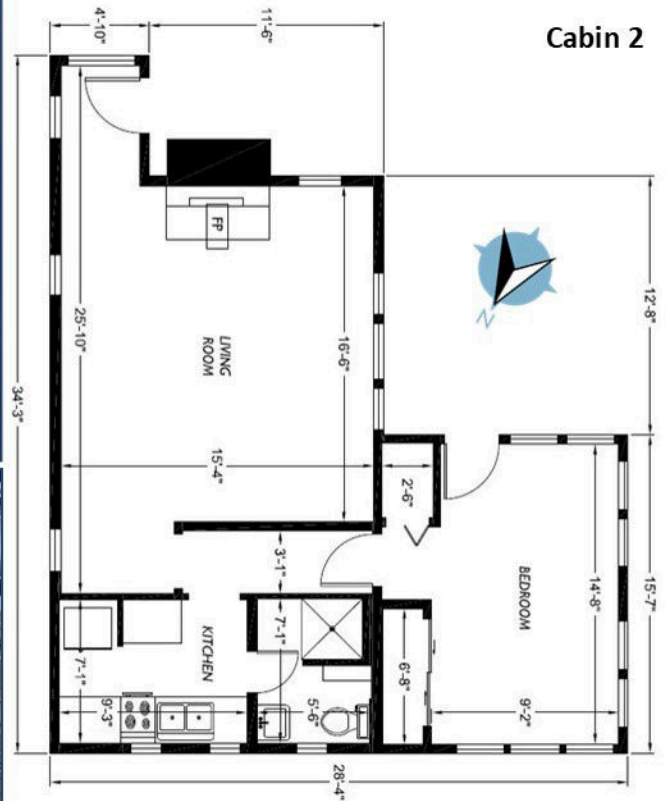

38462 Boulder Canyon Dr.  
Boulder, CO

676 Square Feet

## Mountain Cabin Available for Lease!

- Beautiful views all around this quiet, rustic mountain location
- Walking distance to Boulder Creek and scenic hiking trails
- 1-bed 1-bath unit
- Newly remodeled: all new appliances, hardwood floors, granite countertops, tiled bathroom & shower, etc.
- Exclusive patio
- Under four miles from Downtown Boulder
- Common laundry on-site
- Perfect amount of seclusion with close proximity to Boulder

## 38462 Boulder Canyon Drive

Cabin	Square Footage	Price
2	676	\$1,850.00 / Month Utilities Included

**TEBO**  
PROPERTIES

Contact us for more information:  
[leasing@teboproperties.com](mailto:leasing@teboproperties.com)  
[www.TEBOproperties.com](http://www.TEBOproperties.com)