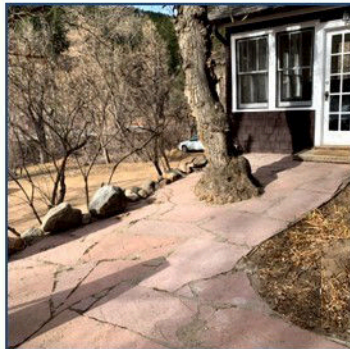

TEBO
PROPERTIES

Contact us for more information:
leasing@teboproperties.com
www.TEBOproperties.com